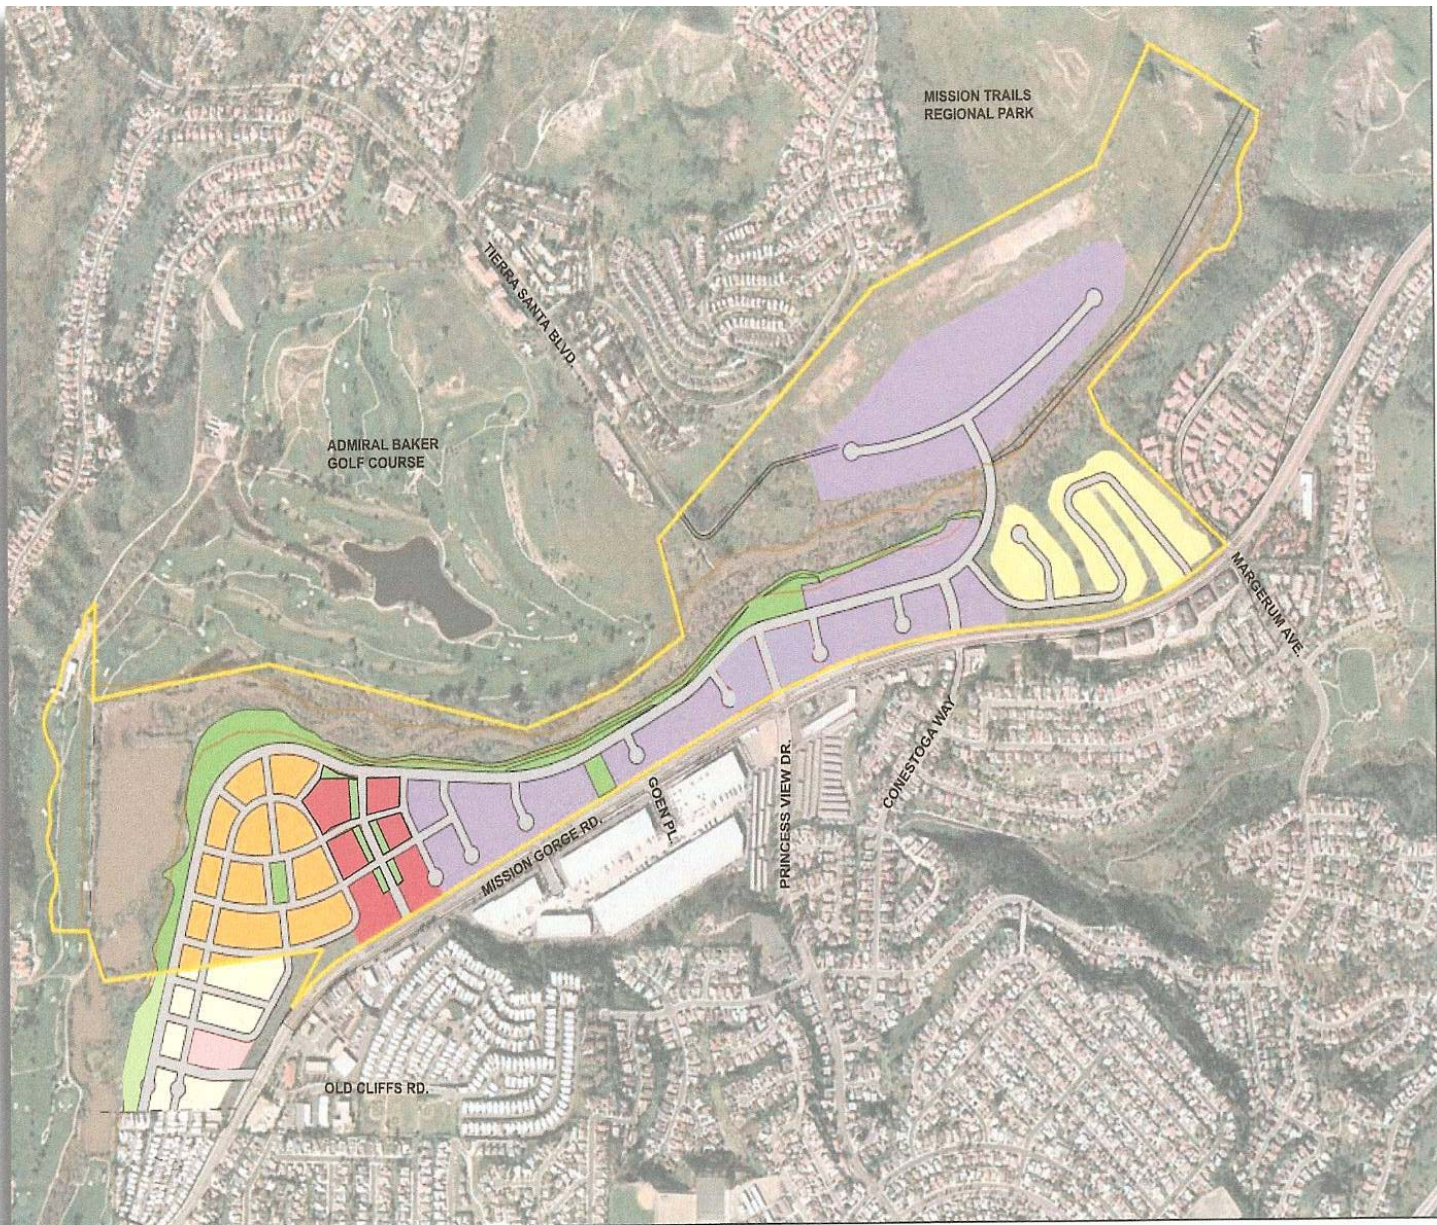

# Exhibit I: Land Use Plan

## LEGEND

### LAND USE

- TERRACE RESIDENTIAL
- VILLAGE RESIDENTIAL
- OLD CLIFFS RESIDENTIAL
- SENIOR RESIDENTIAL
- MIXED USE / COMMERCIAL
- OLD CLIFFS EXISTING COMMERCIAL
- EMPLOYMENT
- URBAN PARKS
- OLD CLIFFS URBAN PARKS
- RIVER CORRIDOR / NATURAL OPEN SPACE

SCALE IN FEET  
0 300 600 1200

OCTOBER 2007

MISSION GORGE: PROPOSED LAND USE CONCEPT